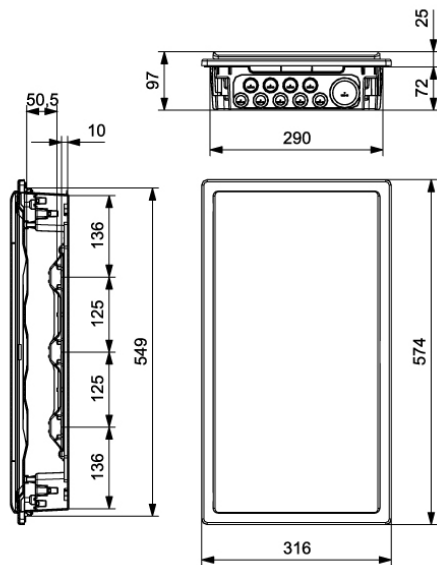

GOLD FLUSH-FIT

IP40 FLUSH-FIT DISTRIBUTION BOXES HOLLOW WALLS

Description: IP40 FLUSH-FIT BOX 3x12 (36) MOD. PE+N

Reference: GPE36PO/PH/RR

Detailed drawing:

<http://www.ide.es/downloads/planos/pdf/GPE36POPHRR.pdf>

<http://www.ide.es/downloads/planos/dxf/GPE36POPHRR.dxf>

<http://www.ide.es/downloads/planos/stp/GPE36POPHRR.stp>

Exterior dimensions (Height x Width x Depth):

574x316x97 mm

Dimensions of the flush-fit gap (Height x Width x Depth):

546x288x72 mm

Sustainability:

RoHS - REACH

Supply:

Supplied in individual cardboard packaging. When several items are sent together, they are bundled together with transparent film.

Packaging units: 4

Product end of life:

It does not require specific recycling operations.

Recommended applications:

Tertiary and residential sectors. For use indoors, specially designed for installation in pre-fabricated or plasterboard walls, flats, houses, offices, hotels, etc.