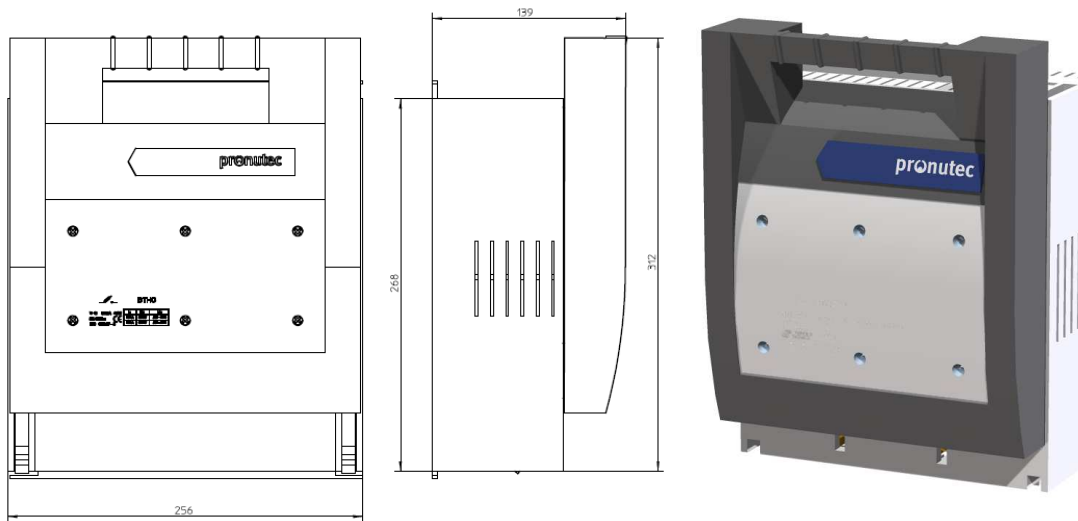

PRODUCT

Reference 432152034
 Product type/ Description BTHC NH3, 630A
 HORIZONTAL FUSE SWITCH DISCONNECTOR, PANEL MOUNTING,
 630A, 3-POLE SWITCHABLE, M12

DIMENSIONS /PHOTO

TECHNICAL DATA

Rated operational voltage	Ue (V)	800
Rated operational current	Ie (A)	630
Rated frequency	(Hz)	40-60
Rated insulation voltage	Ui (V)	800
Utilization category		AC-23B (400V) AC-22B (690V) AC-21B (690V) AC-20B (800V)
Rated impulse withstand voltage	Uimp (KV)	12