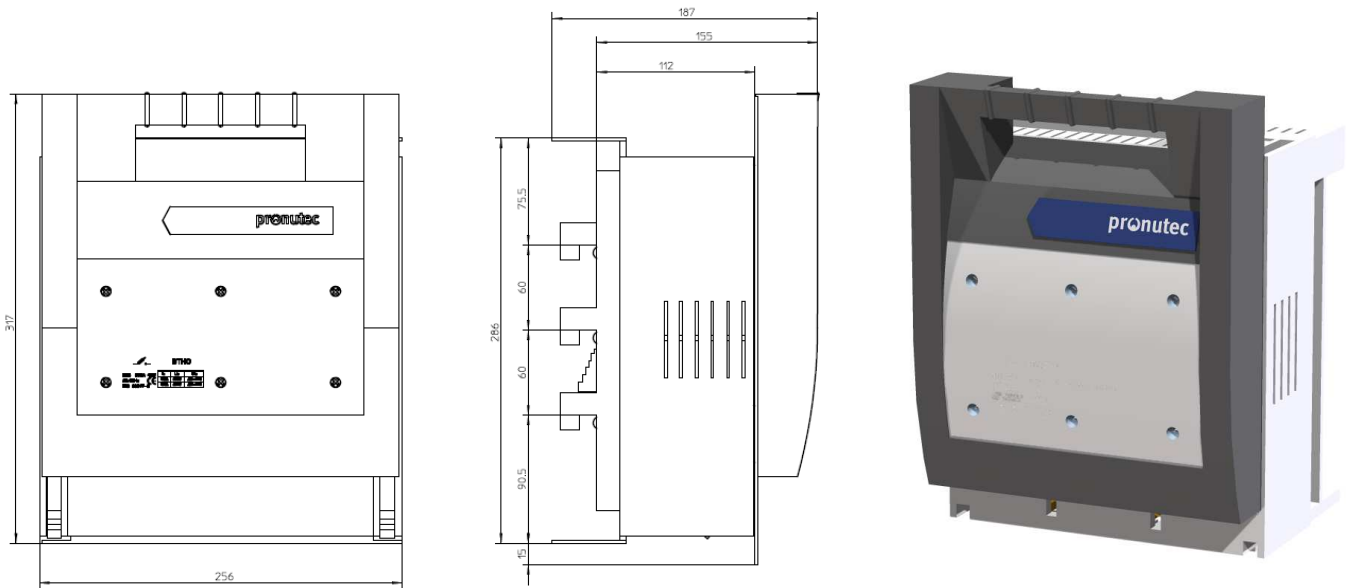

PRODUCT

Reference 432256034
 Product type/ Description BTHC NH3, 630A
 HORIZONTAL FUSE SWITCH DISCONNECTOR, BUSBAR MOUNTING, 630A, 3-POLE SWITCHABLE, M12

DIMENSIONS /PHOTO

TECHNICAL DATA

Rated operational voltage	Ue (V)	800
Rated operational current	Ie (A)	630
Rated frequency	(Hz)	40-60
Rated insulation voltage	Ui (V)	800
Utilization category		AC-23B (400V) AC-22B (400V) AC-21B (690V) AC-20B (800V)
Rated impulse withstand voltage	Uimp (KV)	6